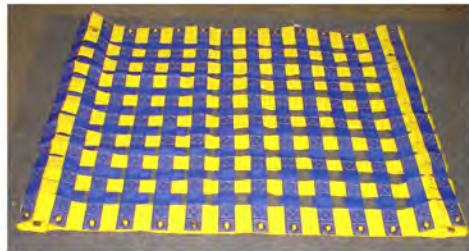

**Round Steel-Rubber Coated Handle
Part Number: THM-TRIHN-PLASTI-00**

PLAY STRUCTURE COMPONENTS

Round Entry Curtain

Part Number: WEB-RDENC-000030-00

Size: 30"

Round Web Tube

Part Number: WEB-TDTUB-026X36-00