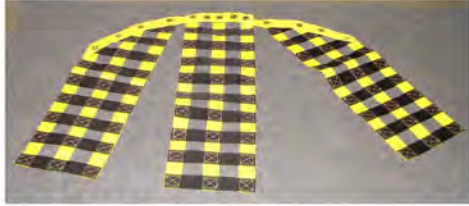

Upholstered Triangle WB
Part Number: UPS-MSCDK-TRWB48-00
Size: 48" x 48"

PLAY STRUCTURE COMPONENTS

**Steering Wheel Plastic
with Mounting Hardware
Part Number: THM-STWHL-000000-00**

**Round Steel-Rubber Coated Handle
with Hardware
Part Number: THM-TRIHN-PLAS/H-00**

**Round Steel-Rubber Coated Handle
Part Number: THM-TRIHN-PLASTI-00**

PLAY STRUCTURE COMPONENTS

Round Entry Curtain

Part Number: WEB-RDENC-000030-00

Size: 30"

Round Web Tube

Part Number: WEB-TDTUB-026X36-00