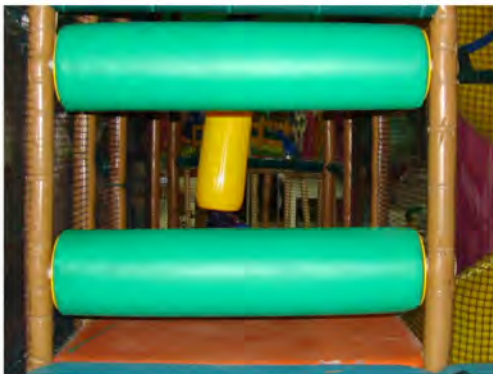

SOFT FOAM TODDLER PLAY

**Kiddie Coral Octagon
with Vinyl Floor Pad**
Part Number: TOD-KIDIE-CORRAL-00
Size: 8'
Option: with 4 Foam Animals

Part Number: UPS-BENCH-CURV12-00
Size: 12' x 36" x 24"

*Contact us for
a complete
Toddler Brochure*

STALAGMITE & STALAGTITE

Stalagmite Deck

**Replacement Stalagmites
and Stalagmites**

**Multi-Coloured Stalagmites
and Stalagmites**

UPHOLSTERY ITEMS

Pads

Sphere Pad

Part Number: UPS-00PAD-SPHERE-BL

Size: 18" Diameter

Horizontal Rowers

4' Area

10" x 38"

Vertical Rowers - Large

For 6' and 7' Levels

10" x 60"

Vertical Rowers - Small