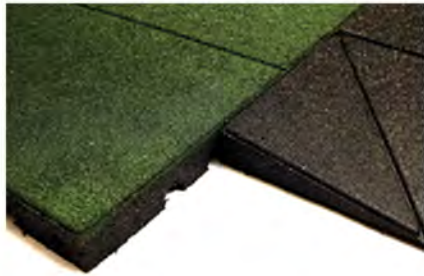

Rubber Safety Tile

Part Number:

Green MIC-FRLT-0013/4-00GREEN

Terra-Cotta MIC-FRLT-0013/4-00TC

Black MIC-FRLT-0013/4-00BLACK

Size: 1.75" x 24" x 24"

Angles

Part Number:

MIC-FRCRN-0013/4-TC